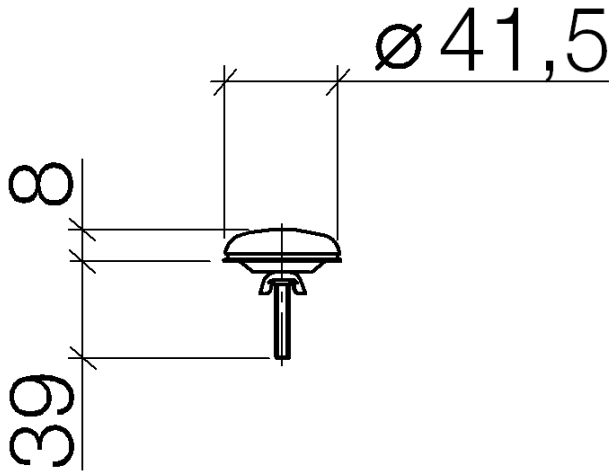

12 715 970

Fits: IMO, LULU, MADISON, MEM, TARA,  
CL.1, LISSÉ, VAIA, META, CYO

	Brushed Durabronz (23kt Gold)	12 715 970-28
	Chrome	12 715 970-00
	brushed chrome	12 715 970-04
	Brushed Platinum	12 715 970-06
	Platinum	12 715 970-08
	Durabronz (23kt Gold)	12 715 970-09
	Dark Chrome	12 715 970-19
	Light Gold	12 715 970-26
	Brushed Light Gold	12 715 970-27
	Matte Black	12 715 970-33
	Brushed Bronze	12 715 970-42
	Brushed Champagne (22kt Gold)	12 715 970-46
	Champagne (22kt Gold)	12 715 970-47
	Brushed Chrome	12 715 970-93
	Brushed Dark Platinum	12 715 970-99

Cover for tap hole - Brushed Durabronze (23kt Gold)

---

IMO

12 715 970

12 715 970

12 715 970

Parts for other  
finishes can be found  
here: [Chrome](#)